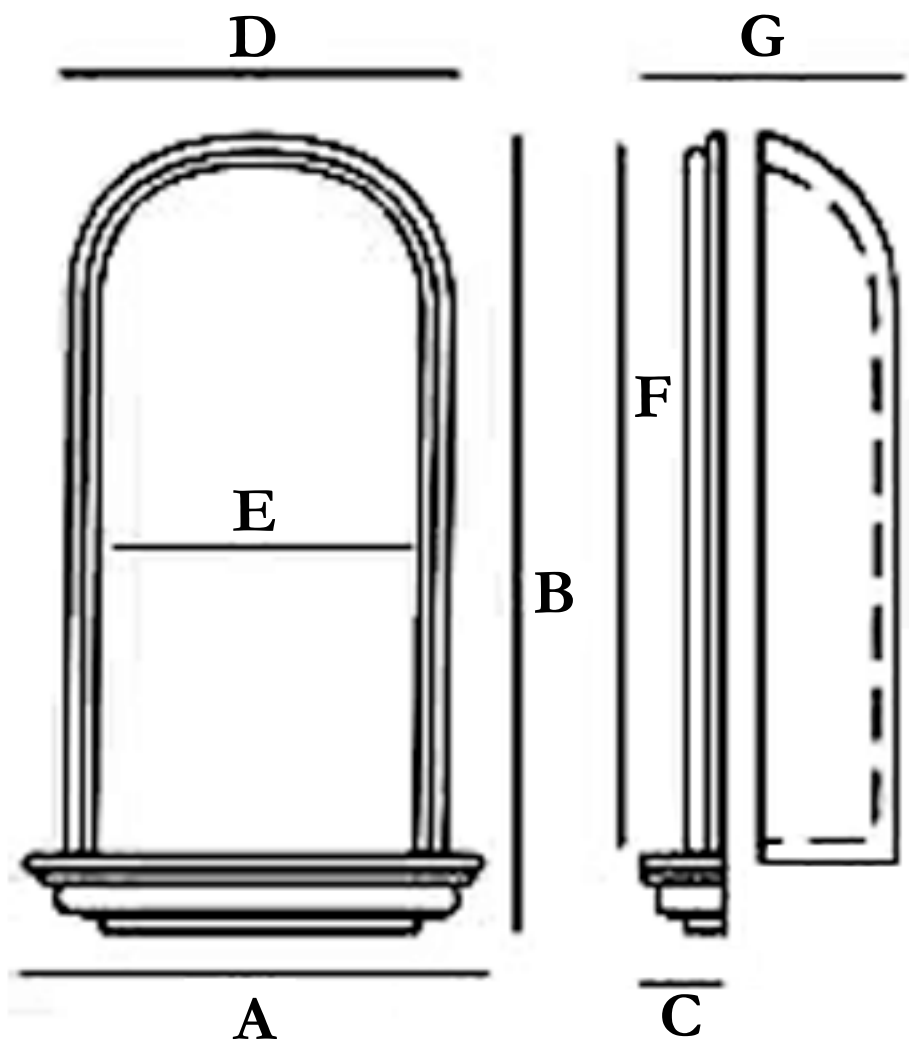

25"W x 51 3/8"H x 13 5/8"D Artis Wall Niche (RO: 19 1/4"W x 41"H x 6 3/4"D)

Dimensions:

- | | |
|-------------------|-------------------|
| A: 25" | E: 17-5/8" |
| B: 51-3/8" | F: 42-5/8" |
| C: 7" | G: 13-5/8" |
| D: 22-5/8" | |

Rough Opening:

- | |
|-----------------------|
| Width: 19-1/4" |
| Height: 41" |
| Depth: 6-3/4" |